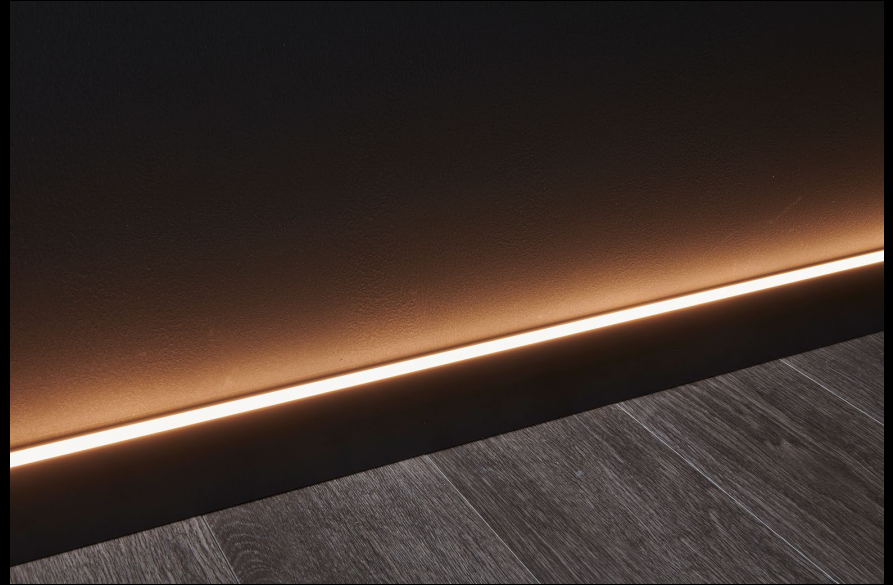

FT2 BLACK

IL10 BLACK

The IL10 skirting's linear and simplistic design along with its soft black semi-mat finish help set the stage for characterful wall design. Light emerging from the top of the profile emphasizes walls and their composition.

IL12 BLACK

The element's true strength lies in its simplicity, which renders multiple application possibilities; the IL12 BLACK can be installed on all parts of the wall and even on furniture.

A wall of vertical wood slats with three floating shelves. The shelves hold various items including books, a wooden bowl, a white vase, and a glass vase. Below the shelves is a dark wood cabinet with a white vase and a glass vase on top.

100% waterproof

Scratch-resistant

Shock resistant

Contains min. 30% recycled material

Black or white diffuser*

*available on request only

Black or white diffuser*

*available on request only